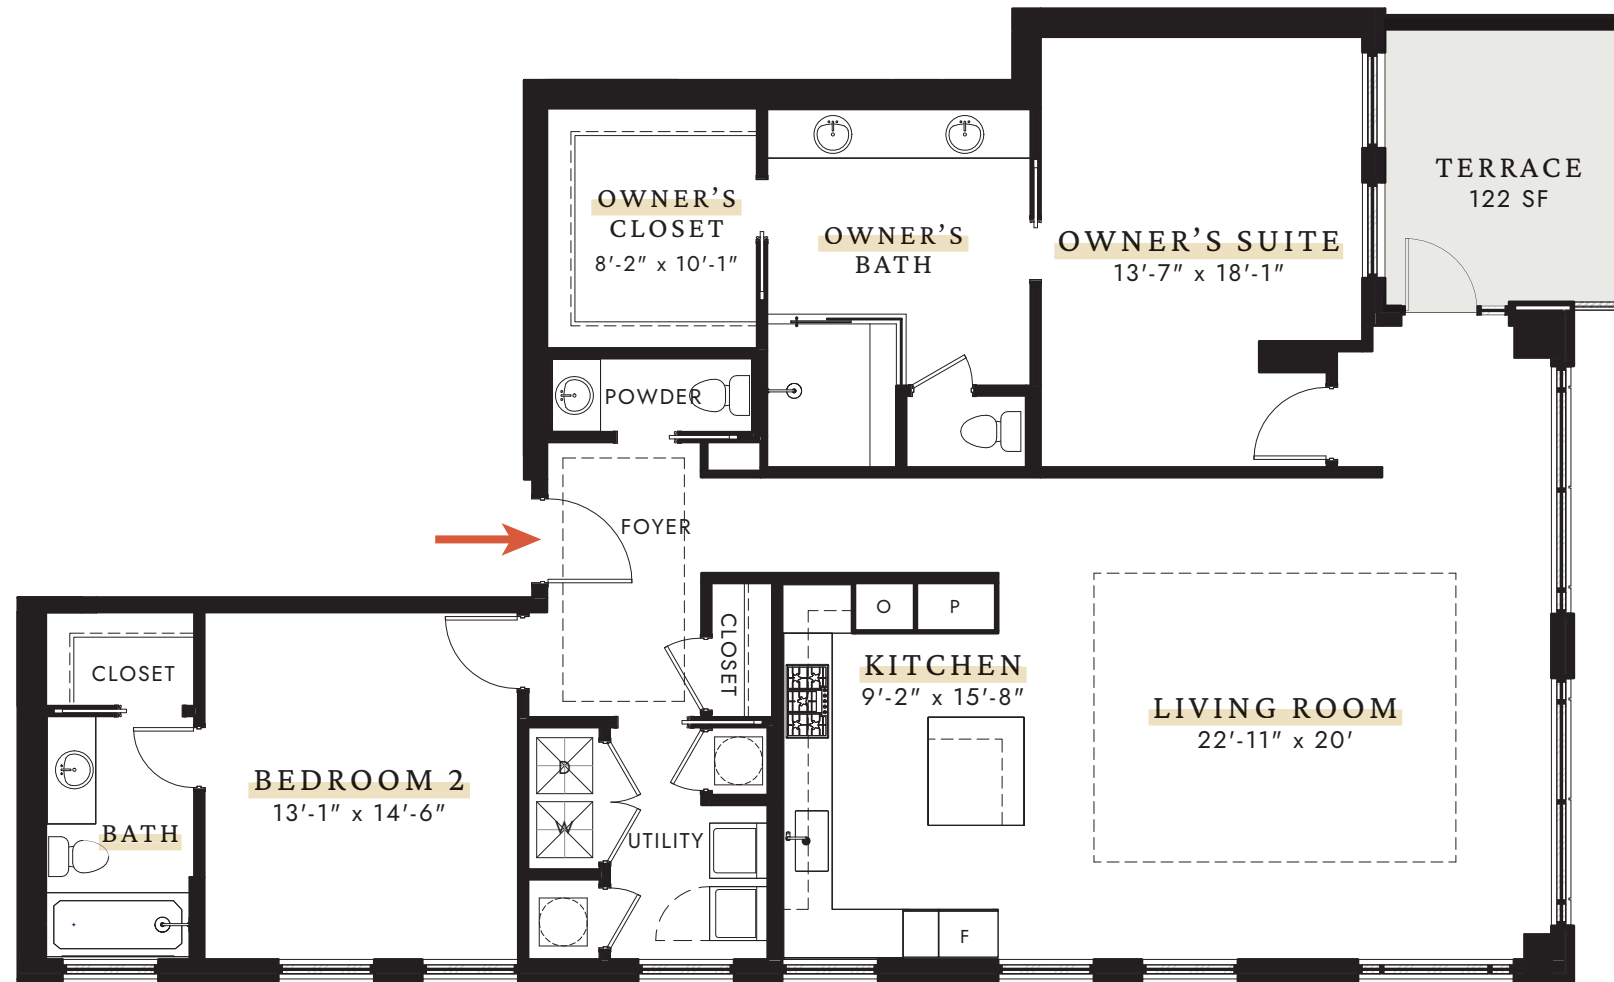

Rowling Residence (603/703/803)

2 BEDROOM

2.5 BATH

1,889 SF

122 SF TERRACE

↑ SHEPHERD DR
RICE BOULEVARD
↓ KIRBY DR